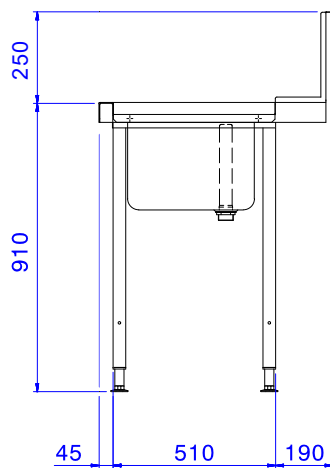

Prewash table with
600x500mm bowl for Hood
Type, r>l, 1200mm

Short Form Specification

Item No. _____

For hood type dishwashers. Constructed in 304 AISI stainless steel with backsplash mm250h. N. 2 square 40x40mm tubular legs on height-adjustable feet. Bowl size mm600x500x250h with overflow pipe and drain hole. Basket direction: from right to left.

Main Features

- Supplied knocked-down and easy to assemble.
- Plain undershelves and pre-rinse units available as optional accessories.

Construction

- Stainless steel feet 50 mm adjustable in height to ensure that tables drain back into the dishwasher.
- Included splashback to prevent water spatter.
- Deep anti-drip profiles completely folded with lower edge for safe and easy cleaning.
- All surfaces smooth with polished finish.
- 40x40 mm square tubular legs in AISI 304 stainless steel.
- 700x500x300mm bowl available upon request.
- Constructed entirely in 304 AISI stainless steel.
- To be secured to the dishwasher and fitted with one pair of legs at the other end.

Sustainability

- Designed for 500x500 mm dishwashing racks (it is necessary to connect a rail to the table to avoid baskets from falling).

Optional Accessories

- Undershef for Dishwasher table, 1200 mm PNC 865352
- Basket guide for Dishwasher table with bowl 600 mm for Hood Type and Rack Type Dishwasher PNC 865370
- Floor fastening kit for 2 square legs PNC 865386
- Single plastic drain syphon 2 " for Sinks PNC 895313

APPROVAL: _____

Experience the Excellence
www.electroluxprofessional.com

Handling System for Hood type Pre-wash Table with 600x500 Bowl Right to Left, 1200mm

Front

Side

Top

Key Information:

External dimensions, Width:	1200 mm
865314 (BHHPT6B12R)	1200 mm
External dimensions, Depth:	745 mm
External dimensions, Height:	1170 mm
Net weight:	8 kg
Splashback Dimensions, Height:	300 mm
Basin dimensions:	600x500x300h