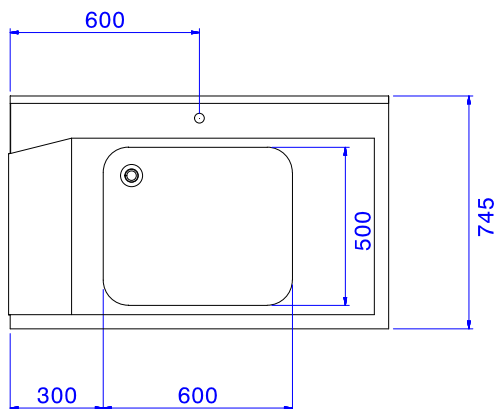

Prewash table with
600x500mm bowl for Hood
Type, r>l, 1200mm

Short Form Specification

Item No. _____

For hood type dishwashers. Constructed in 304 AISI stainless steel with backsplash mm250h. N. 2 square 40x40mm tubular legs on height-adjustable feet. Bowl size mm600x500x250h with overflow pipe and drain hole. Basket direction: from right to left.

Main Features

- Supplied knocked-down and easy to assemble.
- Plain undershelves and pre-rinse units available as optional accessories.

Construction

- Stainless steel feet 50 mm adjustable in height to ensure that tables drain back into the dishwasher.
- Included splashback to prevent water spatter.
- Deep anti-drip profiles completely folded with lower edge for safe and easy cleaning.
- All surfaces smooth with polished finish.
- 40x40 mm square tubular legs in AISI 304 stainless steel.
- 700x500x300mm bowl available upon request.
- Constructed entirely in 304 AISI stainless steel.
- To be secured to the dishwasher and fitted with one pair of legs at the other end.

Sustainability

- Designed for 500x500 mm dishwashing racks (it is necessary to connect a rail to the table to avoid baskets from falling).

Optional Accessories

- Undershef for Dishwasher table, 1200 mm PNC 865352
- Basket guide for Dishwasher table with bowl 600 mm for Hood Type and Rack Type Dishwasher PNC 865370
- Floor fastening kit for 2 square legs PNC 865386
- Single plastic drain syphon 2 " for Sinks PNC 895313

APPROVAL: _____

Experience the Excellence
www.electroluxprofessional.com

Handling System for Hood type Pre-wash Table with 600x500 Bowl Right to Left, 1200mm

Front

Side

Top

Key Information:

External dimensions, Width:	1200 mm
865314 (BHHPT6B12R)	1200 mm
External dimensions, Depth:	745 mm
External dimensions, Height:	1170 mm
Net weight:	8 kg
Splashback Dimensions, Height:	300 mm
Basin dimensions:	600x500x300h