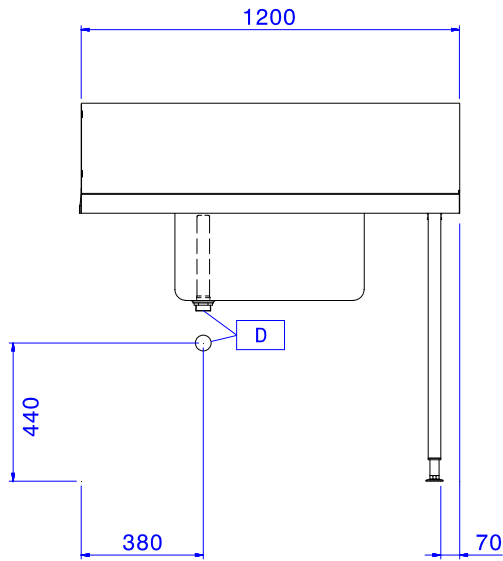

Prewash table with
600x500mm bowl for Hood
Type, r>l, 1200mm

Short Form Specification

Item No. _____

For hood type dishwashers. Constructed in 304 AISI stainless steel with backsplash mm250h. N. 2 square 40x40mm tubular legs on height-adjustable feet. Bowl size mm600x500x250h with overflow pipe and drain hole. Basket direction: from right to left.

Main Features

- Supplied knocked-down and easy to assemble.
- Plain undershelves and pre-rinse units available as optional accessories.

Construction

- Stainless steel feet 50 mm adjustable in height to ensure that tables drain back into the dishwasher.
- Included splashback to prevent water spatter.
- Deep anti-drip profiles completely folded with lower edge for safe and easy cleaning.
- All surfaces smooth with polished finish.
- 40x40 mm square tubular legs in AISI 304 stainless steel.
- 700x500x300mm bowl available upon request.
- Constructed entirely in 304 AISI stainless steel.
- To be secured to the dishwasher and fitted with one pair of legs at the other end.

Sustainability

- Designed for 500x500 mm dishwashing racks (it is necessary to connect a rail to the table to avoid baskets from falling).

Optional Accessories

- Undershef for Dishwasher table, 1200 mm PNC 865352
- Basket guide for Dishwasher table with bowl 600 mm for Hood Type and Rack Type Dishwasher PNC 865370
- Floor fastening kit for 2 square legs PNC 865386
- Single plastic drain syphon 2 " for Sinks PNC 895313

APPROVAL: _____

Experience the Excellence
www.electroluxprofessional.com

Handling System for Hood type Pre-wash Table with 600x500 Bowl Right to Left, 1200mm

Front

Side

Top

Key Information:

External dimensions, Width:	1200 mm
865314 (BHHPT6B12R)	1200 mm
External dimensions, Depth:	745 mm
External dimensions, Height:	1170 mm
Net weight:	8 kg
Splashback Dimensions, Height:	300 mm
Basin dimensions:	600x500x300h